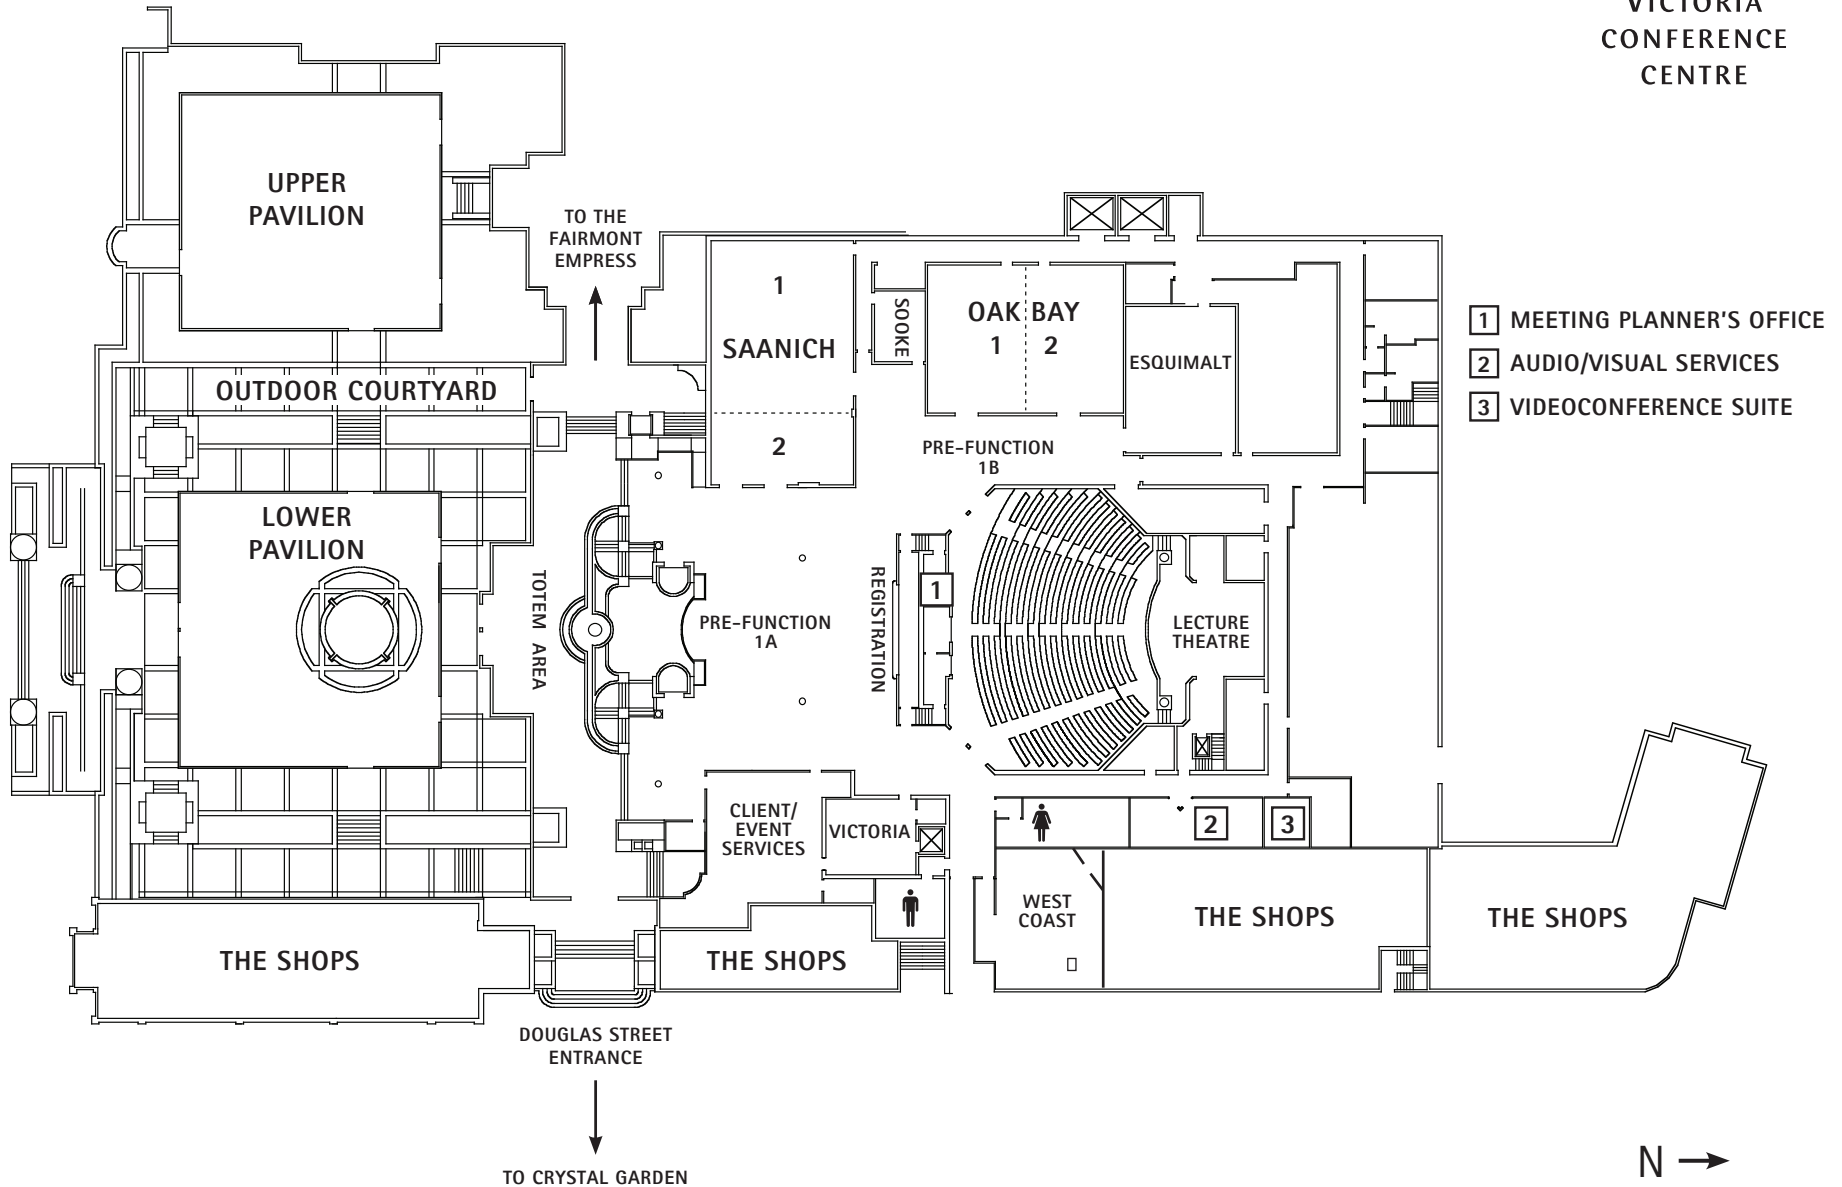

LEVEL ONE | 23,500ft²
2,183m²

VICTORIA
CONFERENCE
CENTRE

NOT TO SCALE